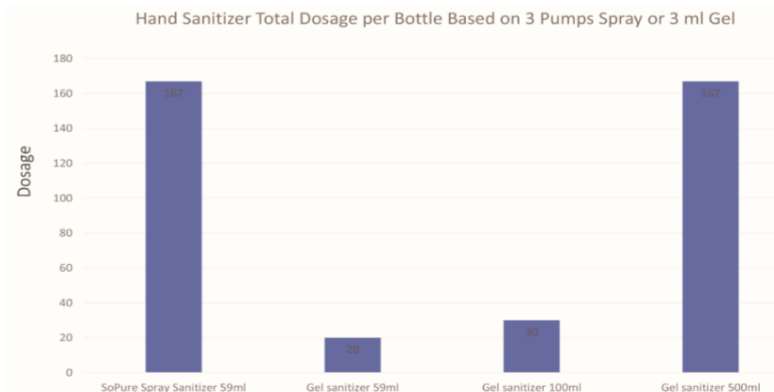

SPECIFICATIONS

Sold in master case lots.

Unit size: 2oz/59ml

Mastercase: 192 units/case

Case size: 15"x10"x10.5"

Case weight: 30lbs / 13.5kg

- 96 - $ 5.99 each
- 192 - $ 5.49 each
- 960 - $ 5.29 each
- 2,880 - $ 4.99 each
- 4,800 - $ 4.59 each

* Please note
shipping and applicable taxes
will be added to pricing